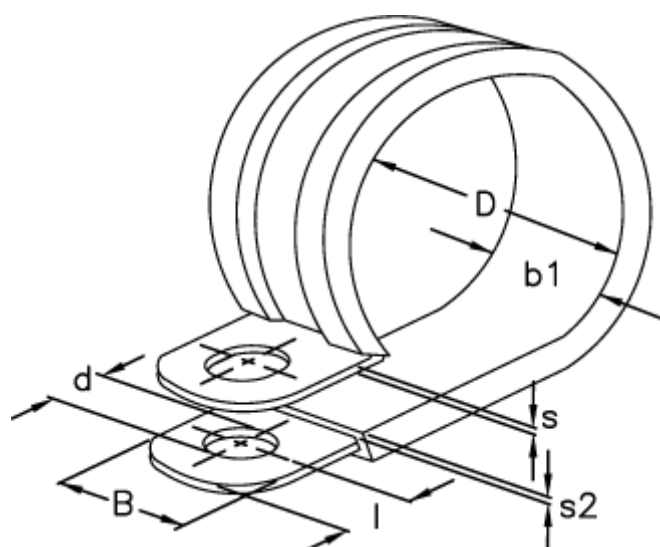

Article number: 029456112018

Description: Norma pipe retaining clip
RLGU 1. 18/12 W1

Measures

b1	= 15.0
d	= 6.4
Diameter D	= 18
l	= 6
s	= 0.8
s2	= 1.2
Width B	= 12